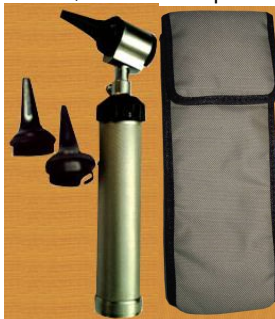

# L1-111/A: Oscope Pin contact/screw fitting, made of brass, chrome plated, lens x 4, metal pneumatic otoscopy port, rheostat button, three black plastic reusable speculas.